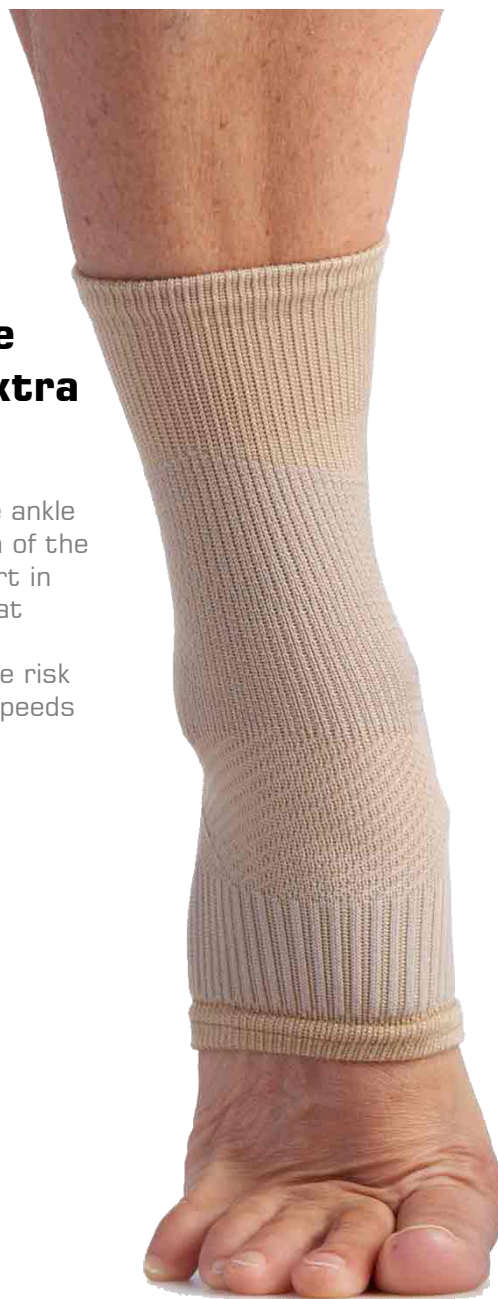

## High Compression ankle brace Injury prevention - without extra padding

High compression ankle brace that protects the ankle joints and promotes thrust during the execution of the athletic movement. With effective elastic support in interlaced fabric with a PATENTED structure that acts as a neuromuscular proprioceptive tape, improves balance and motor control, reduces the risk of injury or microtrauma to the foot joints and speeds up post-traumatic recovery.

COLORS:

MEDIUM THICKNESS

NO EXTRA PADDING

 **PROPRIOCEPTIVE CONTROL**

 **PATENTED STRUCTURE**

 **HIGH COMPRESSION**

 **ANKLE-ARCH SUPPORT**

 **REINFORCED ACHILLES TENDON and HEEL**